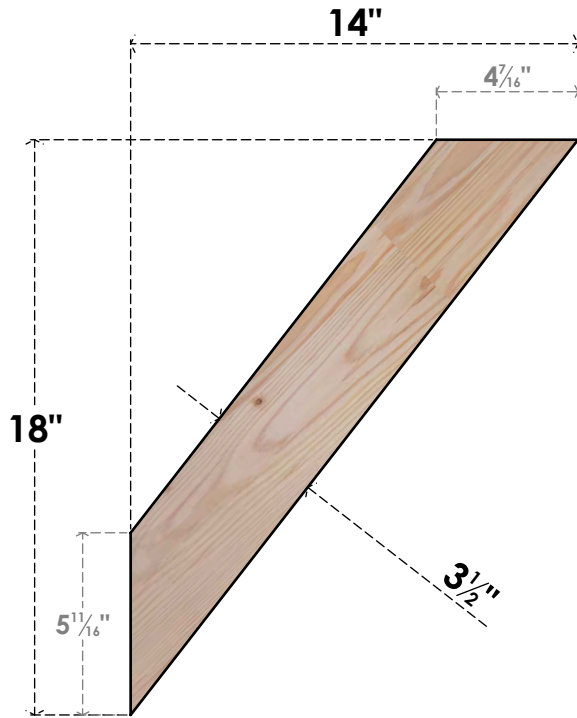

BRC04X14X18TRA00SDF

3 1/2"W X 14"D X 18"H TRADITIONAL SMOOTH BRACE, DOUGLAS FIR

SIDE

FRONT

EKENA MILLWORK
 2300 WEST MAIN ST.
 CLARKSVILLE, TX 75426
 TOLL FREE: 866-607-0453
 WWW.EKENAMILLWORK.COM

NOTES

1. INSTALLATION TO BE COMPLETED IN ACCORDANCE WITH MANUFACTURER'S SPECIFICATIONS.
2. DRAWING MAY NOT BE TO SCALE
3. THIS DRAWING IS INTENDED FOR DESIGN AND PLANNING PURPOSES ONLY.
4. ALL INFORMATION CONTAINED HEREIN WAS CURRENT AT THE TIME OF DEVELOPMENT BUT MUST BE REVIEWED AND APPROVED BY THE PRODUCT MANUFACTURER TO BE CONSIDERED ACCURATE.
5. PRODUCTS ARE NOT KILN DRIED. THIS ITEM IS UNIQUE AND WILL CONTAIN THE NATURAL VARIATIONS THAT THE WOOD SPECIES OFFERS. THIS MAY RESULT IN VARIATIONS UP TO 1/4"