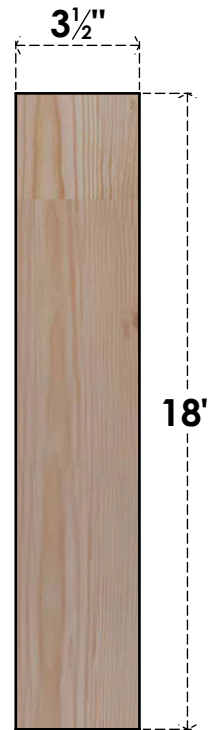

BRC04X14X18TRA00SDF

3 1/2"W X 14"D X 18"H TRADITIONAL SMOOTH BRACE, DOUGLAS FIR

SIDE

FRONT

EKENA MILLWORK
 2300 WEST MAIN ST.
 CLARKSVILLE, TX 75426
 TOLL FREE: 866-607-0453
 WWW.EKENAMILLWORK.COM

NOTES

1. INSTALLATION TO BE COMPLETED IN ACCORDANCE WITH MANUFACTURER'S SPECIFICATIONS.
2. DRAWING MAY NOT BE TO SCALE
3. THIS DRAWING IS INTENDED FOR DESIGN AND PLANNING PURPOSES ONLY.
4. ALL INFORMATION CONTAINED HEREIN WAS CURRENT AT THE TIME OF DEVELOPMENT BUT MUST BE REVIEWED AND APPROVED BY THE PRODUCT MANUFACTURER TO BE CONSIDERED ACCURATE.
5. PRODUCTS ARE NOT KILN DRIED. THIS ITEM IS UNIQUE AND WILL CONTAIN THE NATURAL VARIATIONS THAT THE WOOD SPECIES OFFERS. THIS MAY RESULT IN VARIATIONS UP TO 1/4"